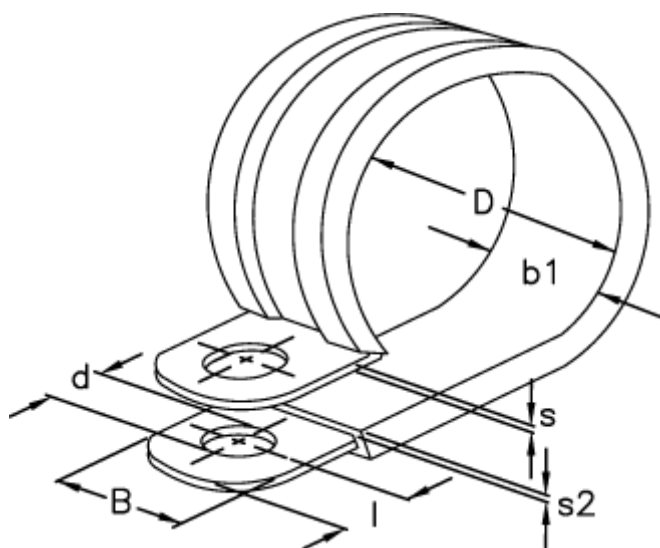

Article number: 029457112021

Description: Norma pipe retaining clip
RLGU 1. 21/12 W1

Measures

b1	= 15.0
d	= 6.4
Diameter D	= 21
l	= 6
s	= 0.8
s2	= 1.2
Width B	= 12